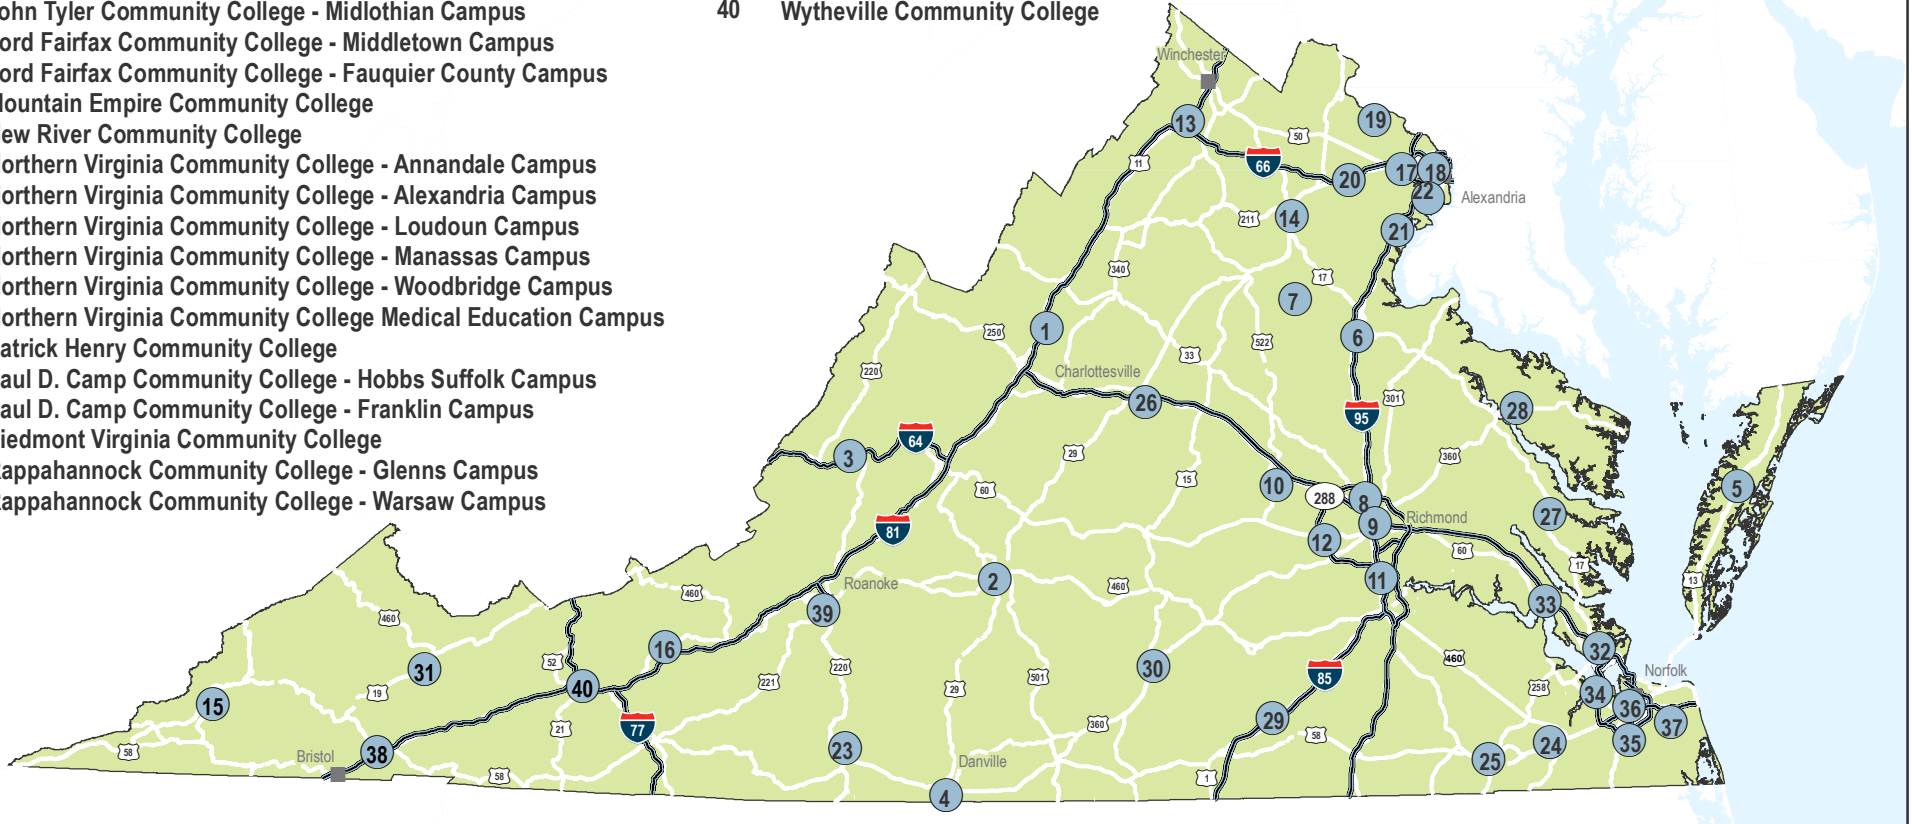

- 29 Southside Virginia Community College - Alberta- Christanna
- 30 Southside Virginia Community College - Keysville- Daniel
- 31 Southwest Virginia Community College
- 32 Thomas Nelson Community College Hampton Campus
- 33 Thomas Nelson Comm Coll Historic Triangle
- 34 Tidewater Community College - Portsmouth Campus
- 35 Tidewater Community College - Chesapeake Campus
- 36 Tidewater Community College - Norfolk Campus
- 37 Tidewater Community College - Virginia Beach Campus
- 38 Virginia Highlands Community College
- 39 Virginia Western Community College
- 40 Wytheville Community College

VIRGINIA'S COMMUNITY COLLEGE SYSTEM SCHOOLS VIRGINIA'S HIGHER EDUCATION

Source: VEDP, 2009