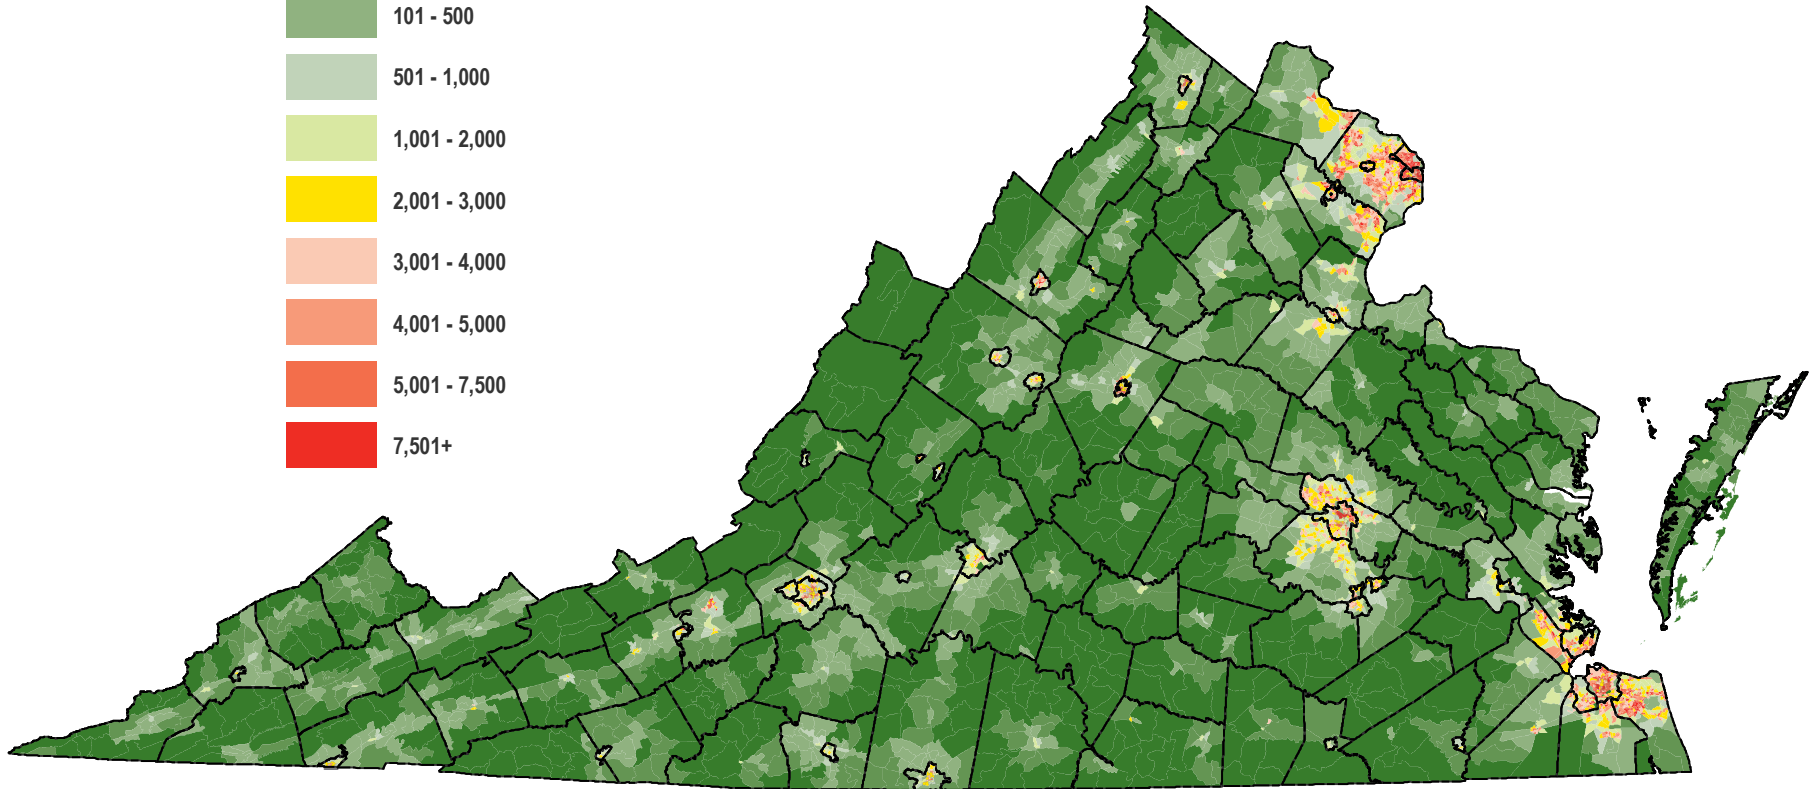

PERSONS PER SQ. MILE

VIRGINIA POPULATION YEAR 2009

Sources:  
Environmental Systems Research Institute 2009  
VEDP 2010