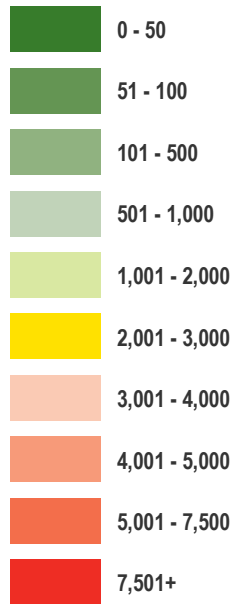

PERSONS PER SQ. MILE

VIRGINIA POPULATION YEAR 2009

Sources:  
Environmental Systems Research Institute 2009  
VEDP 2010